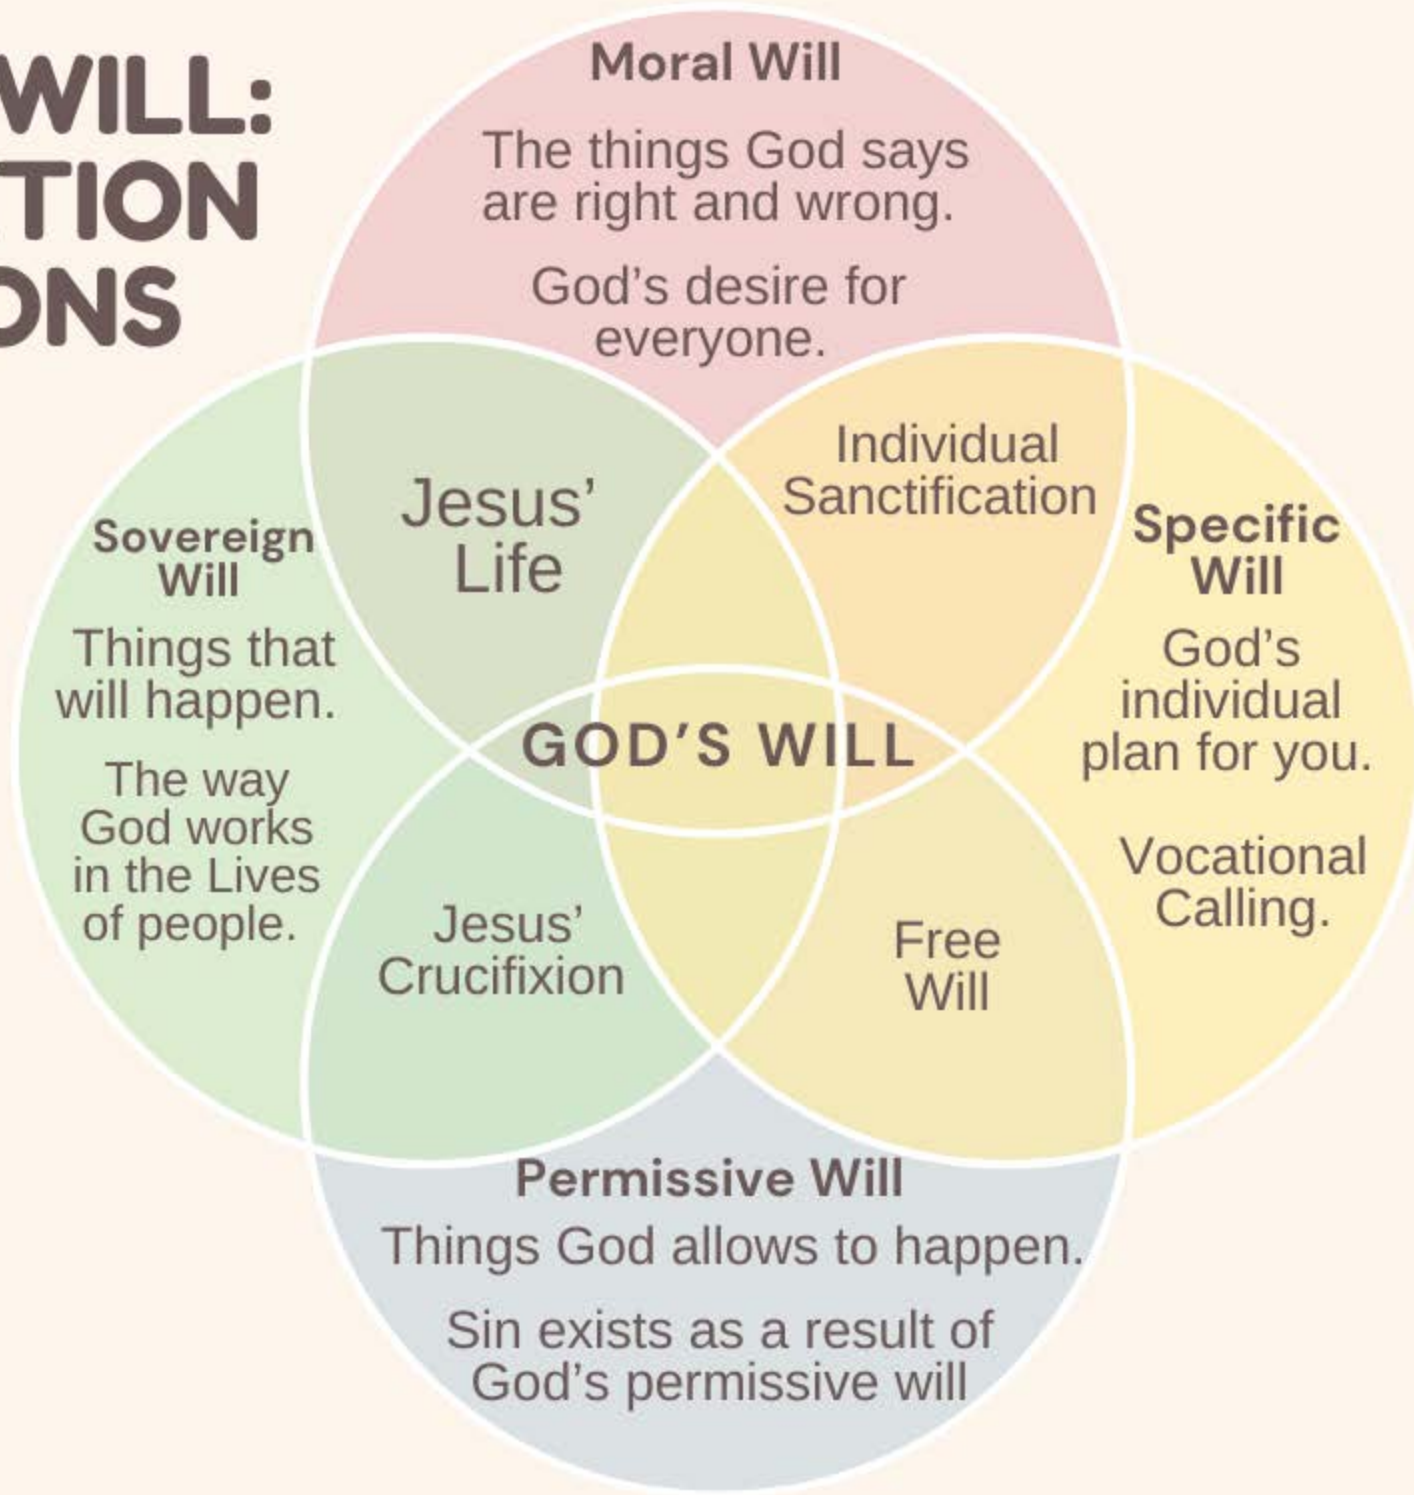

SPECIFIC WILL: APPLICATION QUESTIONS

Will I regret
this decision:
“if only I had
done this or
that”