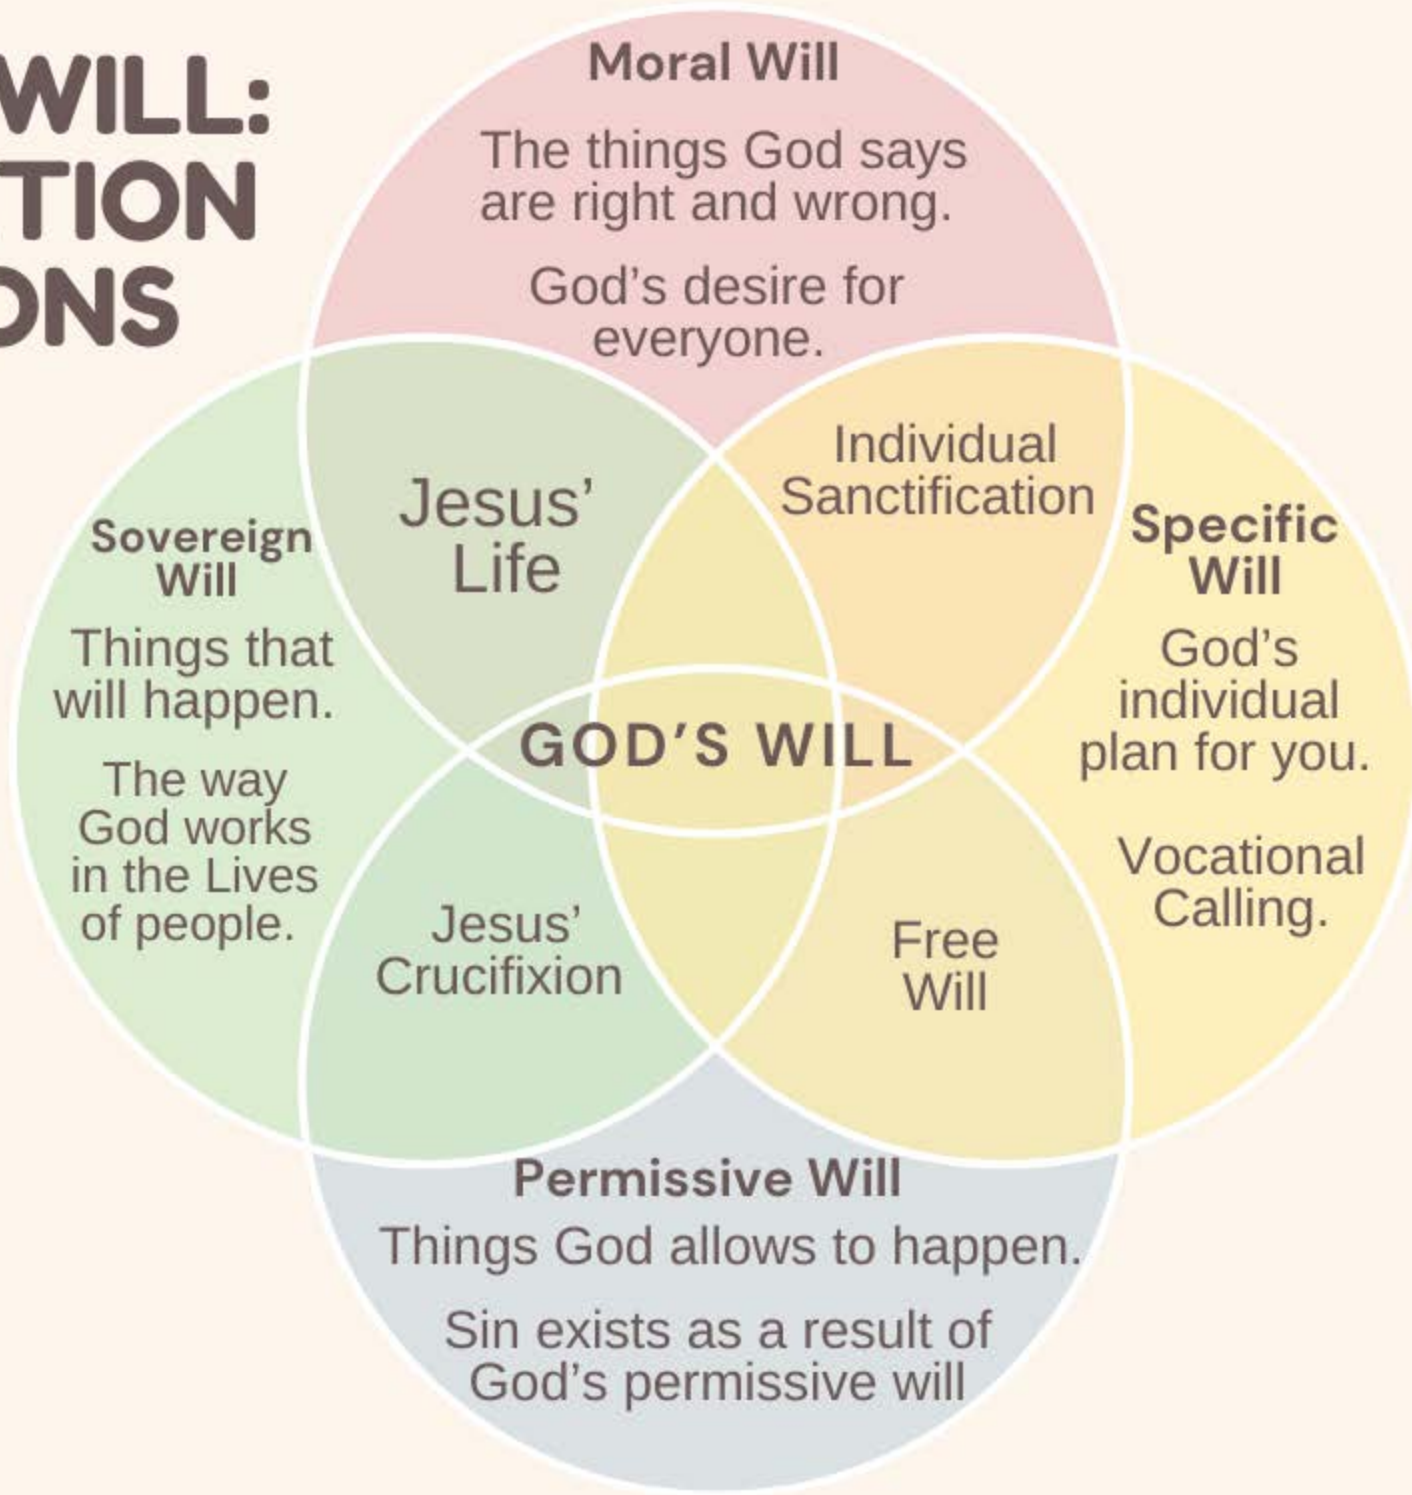

SPECIFIC WILL: APPLICATION QUESTIONS

Are my
actions in line
with my faith?