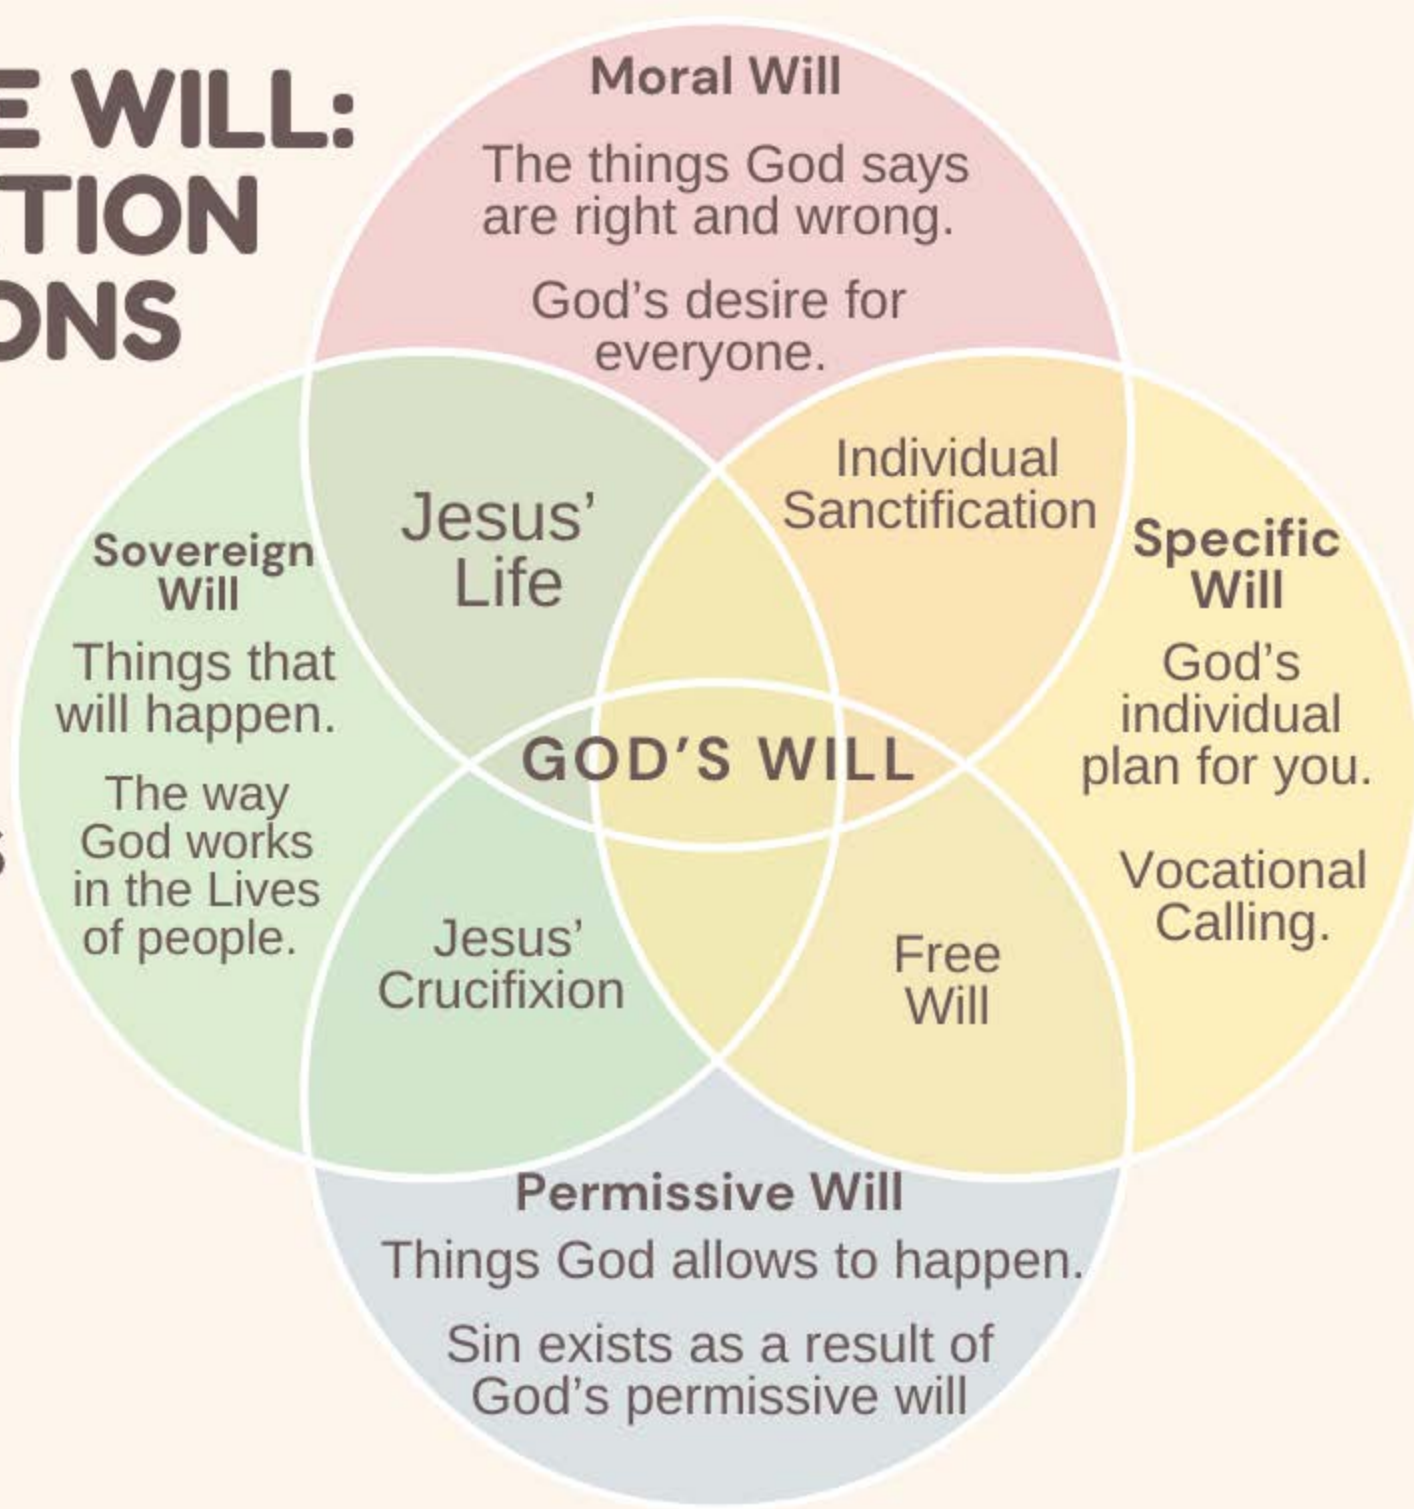

HOW TO KNOW GOD'S WILL

SOVEREIGN WILL: APPLICATION QUESTIONS

How do my
actions today
fit into God's
plan for
eternity?

SOVEREIGN WILL: APPLICATION QUESTIONS

Will my actions bring others to Him or push them away?

Are my
actions in line
with my faith?

SPECIFIC WILL: APPLICATION QUESTIONS

Will I regret
this decision:
“if only I had
done this or
that”

PERMISSIVE WILL: APPLICATION QUESTIONS

Do I have
peace in this
decision?