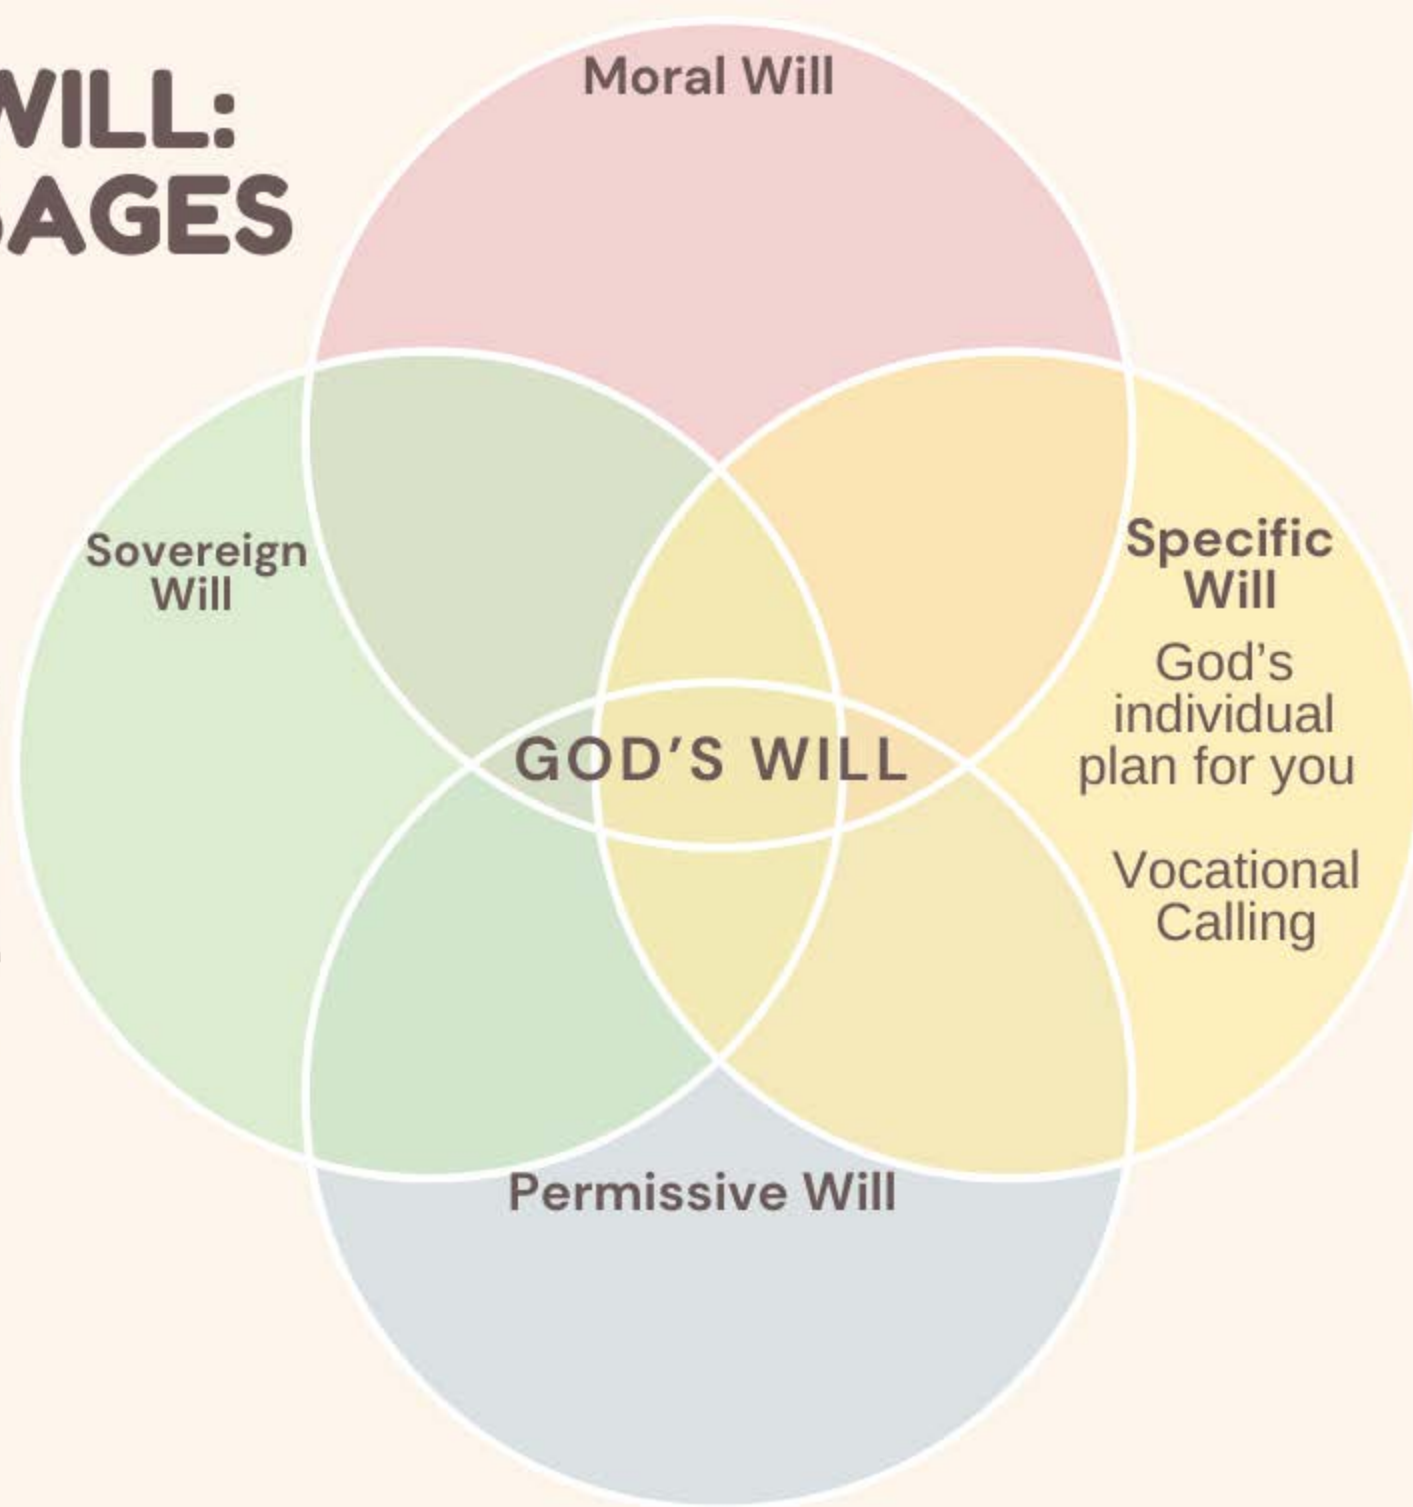

SPECIFIC WILL: BIBLE PASSAGES

1 Thess. 4:3-8

1 Thess. 5:18

Hebrews 10:36

James 4:13-15

Jeremiah 29:11

Romans 12:1-2